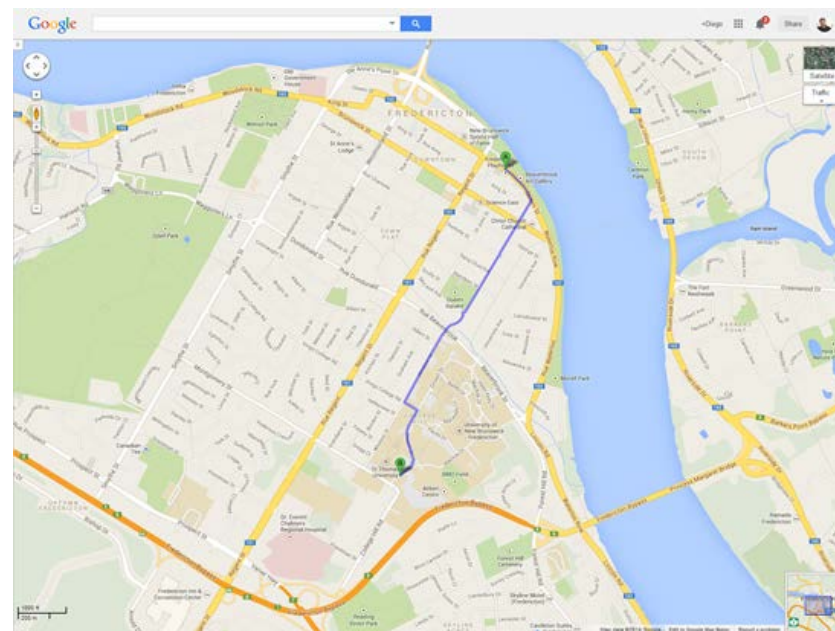

Getting from the Crowne Plaza to the Wu Conference Centre

On foot: Walk 2.4 km, ~35 min

- **Crowne Plaza Fredericton-Lord Beaverbrook** (659 Queen St)
- Head southeast on Queen St toward St John St
- Turn right onto Church St
- At the roundabout, continue straight to stay on Church St
- Turn left onto McLeod Ave
- Continue onto Windsor St
- Turn left onto Kings College Rd
- Turn right onto Dineen Dr
- At the roundabout, take the 1st exit onto Duffie Dr
- Destination will be on the left, **Wu Conference Centre** (6 Duffie Dr)